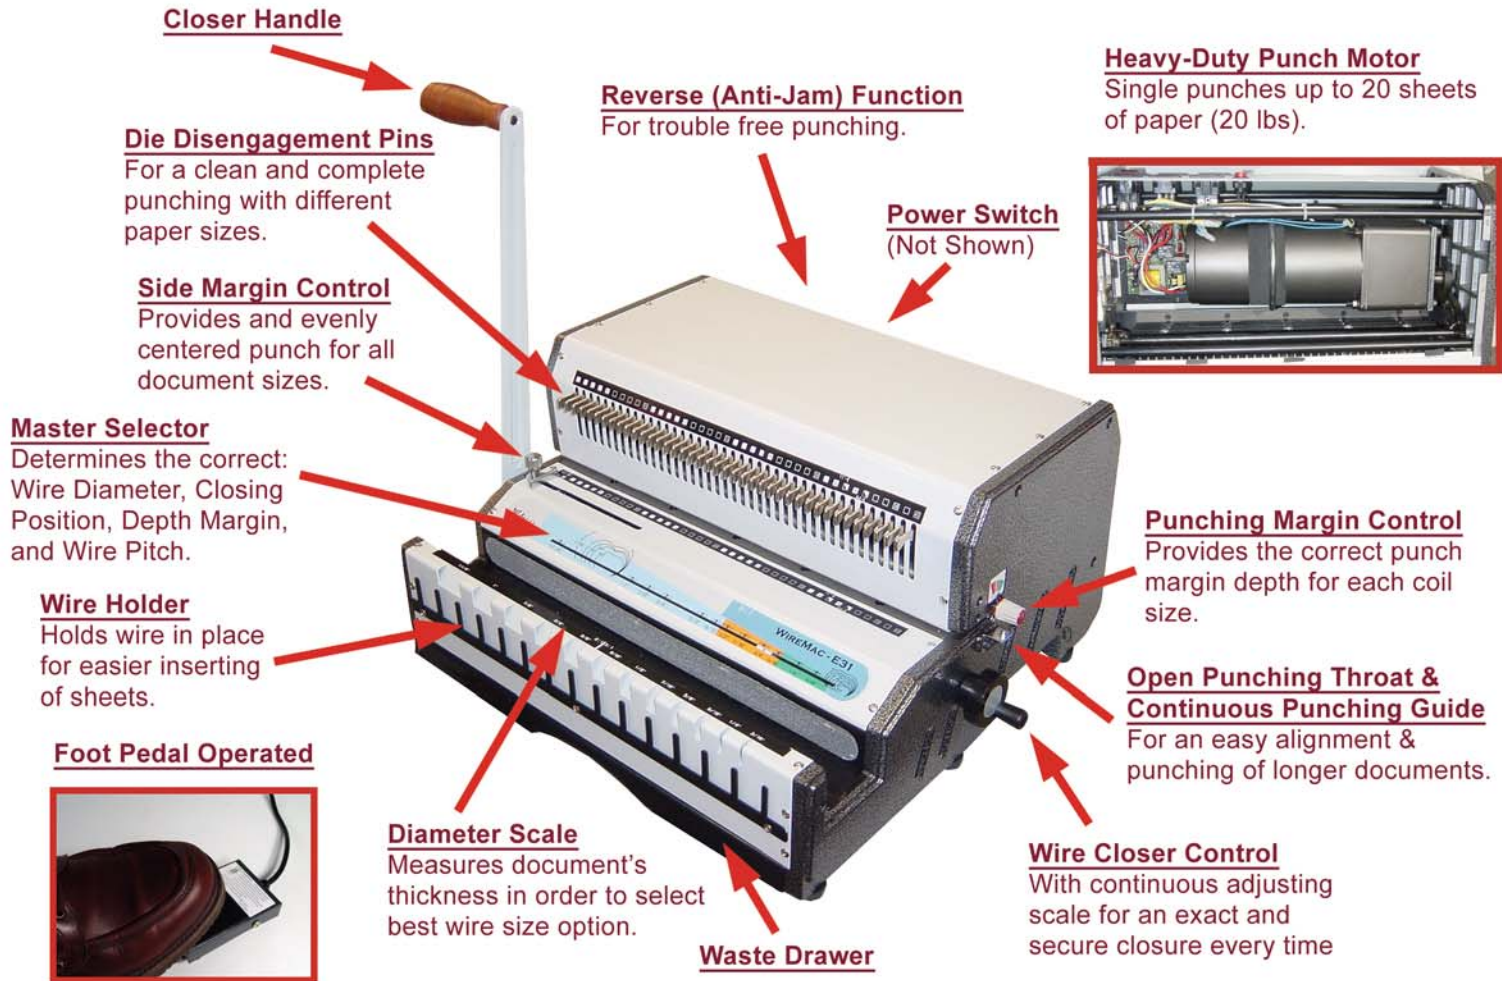

## Heavy Duty Electric Punch & Manual Wire Closer

- ◆ FULLY FEATURED
- ◆ RELIABLE
- ◆ EASY TO USE
- ◆ POWERFUL

With its heavy duty punch motor and complete system of functions, Akiles WireMac-E makes wire binding fast, easy, convenient and professional, making it the ideal partner for commercial volume workloads.

## WireMac-E Features

MODEL:	WIREMAC-E31	WIREMAC-E21
PITCH:	3:1, 3 holes per inch	2:1, 2 holes per inch
BINDING CAPACITY:	3/16" - 9/16"	5/8" - 1-1/4"
PUNCH LENGTH:	14" with open throat for longer documents	
HOLE PUNCH:	Square 4mm x 4mm	Rectangular 4mm x 5.5mm
DISENGAGING DIES:	All 40 dies	All 53 dies
PUNCHING:	ELECTRIC	
SINGLE PUNCHING CAPACITY:	Up to 20 sheets (20 lbs paper)	
WEIGHT & VOLUME:	72 lbs & 2.92 CbFt	
WARRANTY:	One Year	